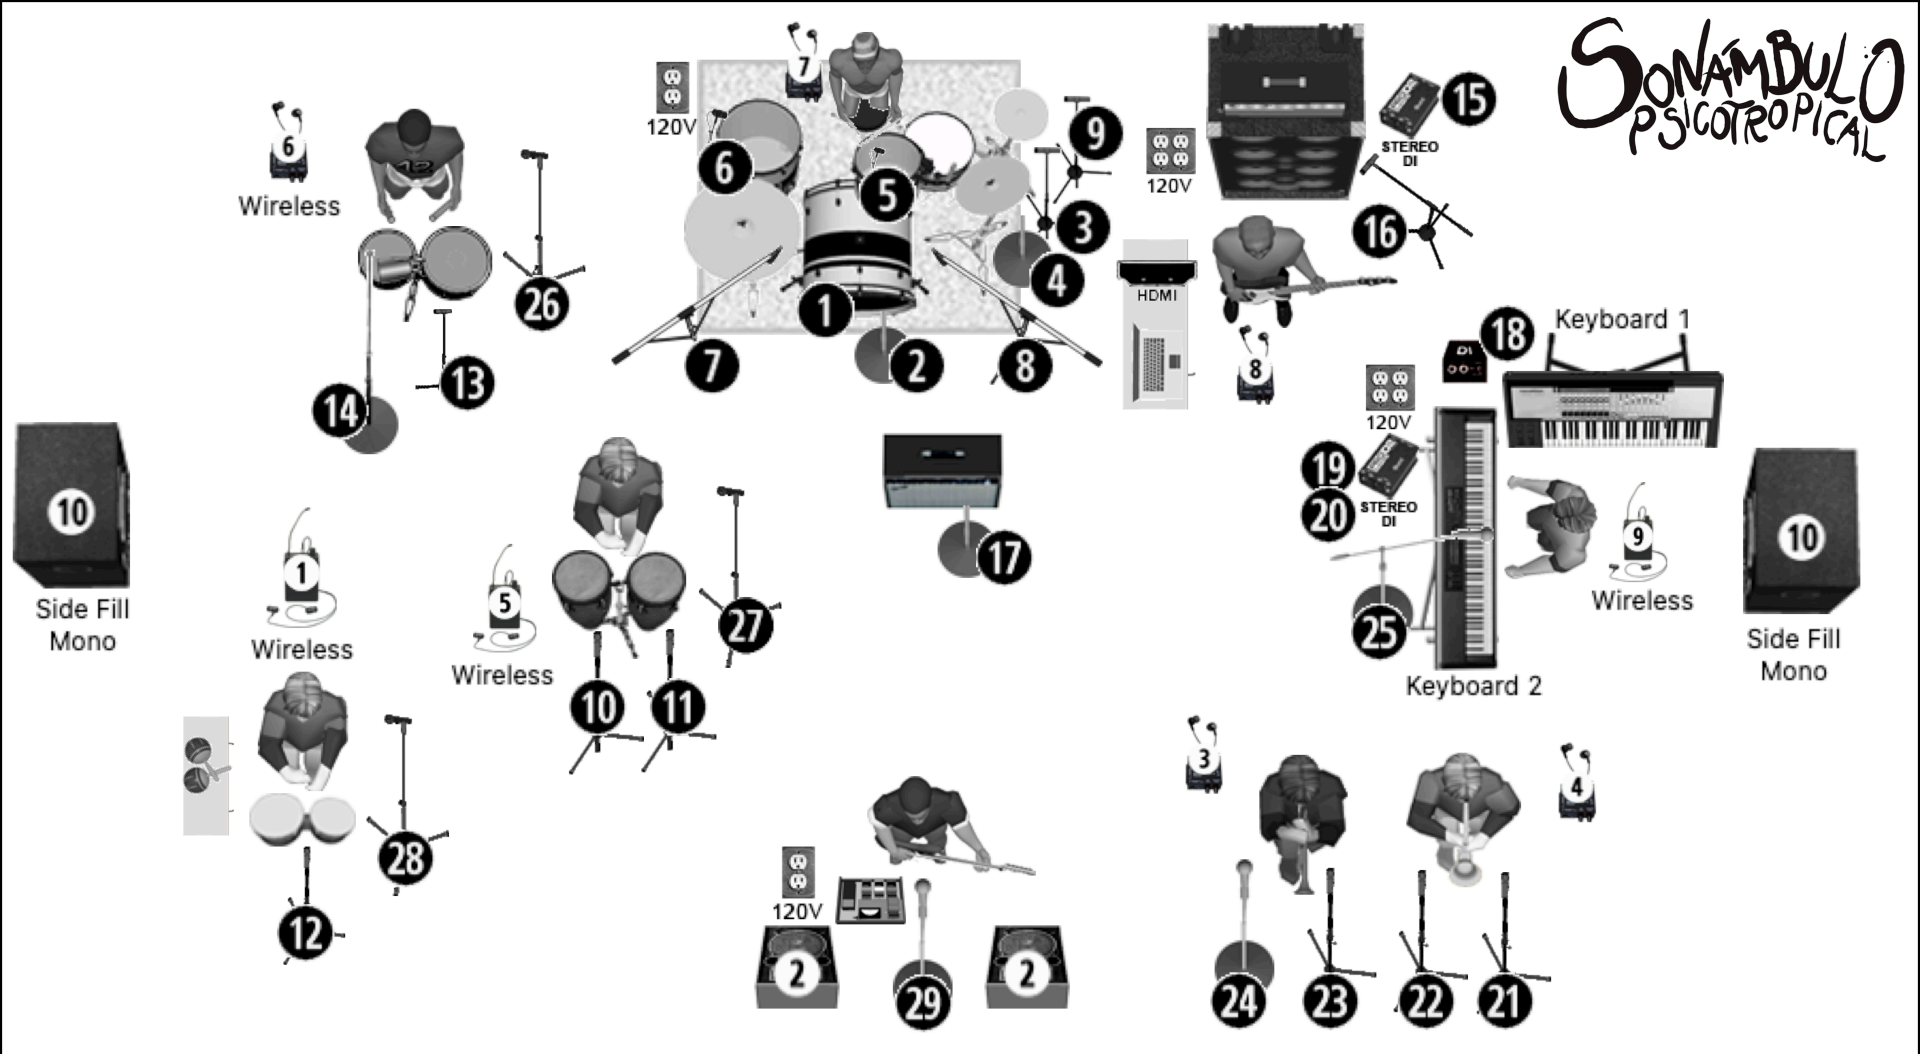

SONÁMBULO PSICOTROPICAL

<ol style="list-style-type: none"> 1. Kick IN / Beta 91 2. Kick OUT / Beta 52 3. Snare Top / SM57 4. Snare Btm / Beta 57 5. Tom 1 / e604 or SM57 6. Floor Tom / e604 or SM57 7. OH L / Condenser 8. OH R / Condenser 9. Hi-Hat / Condenser 10. Conga Low / SM57 	<ol style="list-style-type: none"> 11. Conga Hi / SM57 12. Bongos / SM57 13. Timbal Btm / SM57 14. Timbal OH / Condenser 15. Bass DI / Active DI 16. Bass Mic / RE20 17. Guitar / SM57 18. Key 1 (Mono) / Active DI 19. Key 2 L / Active DI 20. Key 2 R / Active DI 	<ol style="list-style-type: none"> 21. Saxophone Alto / SM57 22. Saxophone Tenor / SM57 23. Trumpet / SM57 24. Vox Trumpet / SM58 25. Vox Key / SM58 26. Vox Timbal/ wireless SM58 27. Vox Congas/wireless SM58 28. Vox Bongos/wireless SM58 29. Vox Guitar / SM58 30. Spare 	<p>Mix 01: Bongo Mix 02: Guitar Mix 03: Trumpet Mix 04: Saxophone Mix 05: Congas Mix 06: Timbal Mix 07: Drums Mix 08: Bass Mix 09: Keyboard Mix 10: Side Fill / Mix 12: Subs</p>	<p>Note: In Ear Monitor systems provided by Sonámbulo</p>
---	---	--	---	---

BACKLINE

Drums:

- Pearl Sesion Custom,
Maple Custom,
Yamaha, Tama,
DW o Sonor
- 1 Kick 20"
- 1 Tom 10"
- 1 Floor Tom 14"
- Drums seat in good condition,
with variable height
- 1 Hi Hat Stand
- 3 Boom Stands
- 1 Snare Stand
- 1 Drum mat

Percusión:

- 2 Congas LP
- 2 Timbales LP
- 1 Bongos LP
- 2 Chairs

Guitarra:

- 1 Fender Twin Reverb Amplifier,
100W minimum
- 1 Electric Guitar Stand.

Tres Cubano:

- 1 Acustic Guitar Stand

Bajo:

- 1 Ampeg Bass Head
- 1 Ampeg Bass Cabinet 8x10
- 1 Bass Stand

Monitors:

- 2 Monitors with 12" speakers minimum
- 8 In Ear Systems (provided by Sonámbulo)
- 2 Side Fills (Mono)

Video:

- 1 HDMI line at Stage or FOH

Contacto:

Sound Technician: Draxe Ramírez
Tel:(506) 8398-4438